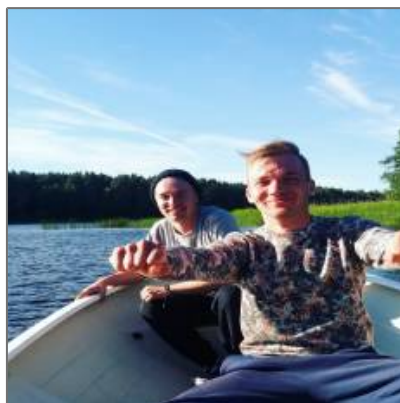

Paadirent Lustipargis

- Paide Maantee 4a, Pärnu, Pärnu maakond

Property [Description](#)

Rent a boat at Lustipark and go exploring on your own. Or if you're lazy enough get a small engine for that boat also. All the necessary safety equipment will be provided. Rental fee of 10 eur/h includes Kiili 440 boat, oars, lifejackets. For +10 eur/h we will provide you with a small boatengine to keep you moving even when your arms are tired.

Basic [Details](#)

Listing
Description:

Rent a boat at Lustipark and go exploring on your own. Or if you're lazy enough get a small engine for that boat also. All the necessary safety equipment will be provided. Rental fee of 10 eur/h includes Kiili 440 boat, oars, lifejackets. For +10 eur/h we will provide you with a small boatengine to keep you moving even when your arms are tired.